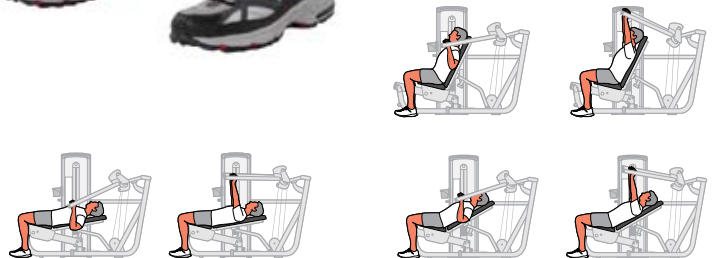

NEW!

VR1 DUALS

LAT/ROW

#13250

The VR1 Duals offer the same performance benefits found in all CYBEX equipment. They support correct alignment and proper body mechanics. In addition, their stylish design and affordability make them a great solution for any small footprint area.

MULTI-PRESS

#13240

AB/BACK EXTENSION

#13200

PREMIER STRENGTH EQUIPMENT that's within your reach

BICEPS/TRICEPS

#13230

The new VR1 Duals are an extension of the VR1 selectorized line that further capitalizes on the compact footprint by utilizing multi-function mechanisms. Building upon the VR1 platform provides exceptional flexibility for fitting a facility with the most effective and space-efficient layout.