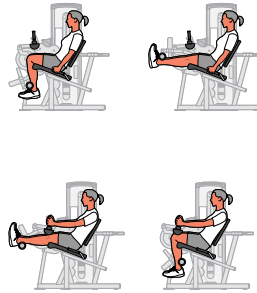

LEG EXTENSION/LEG CURL

#13260